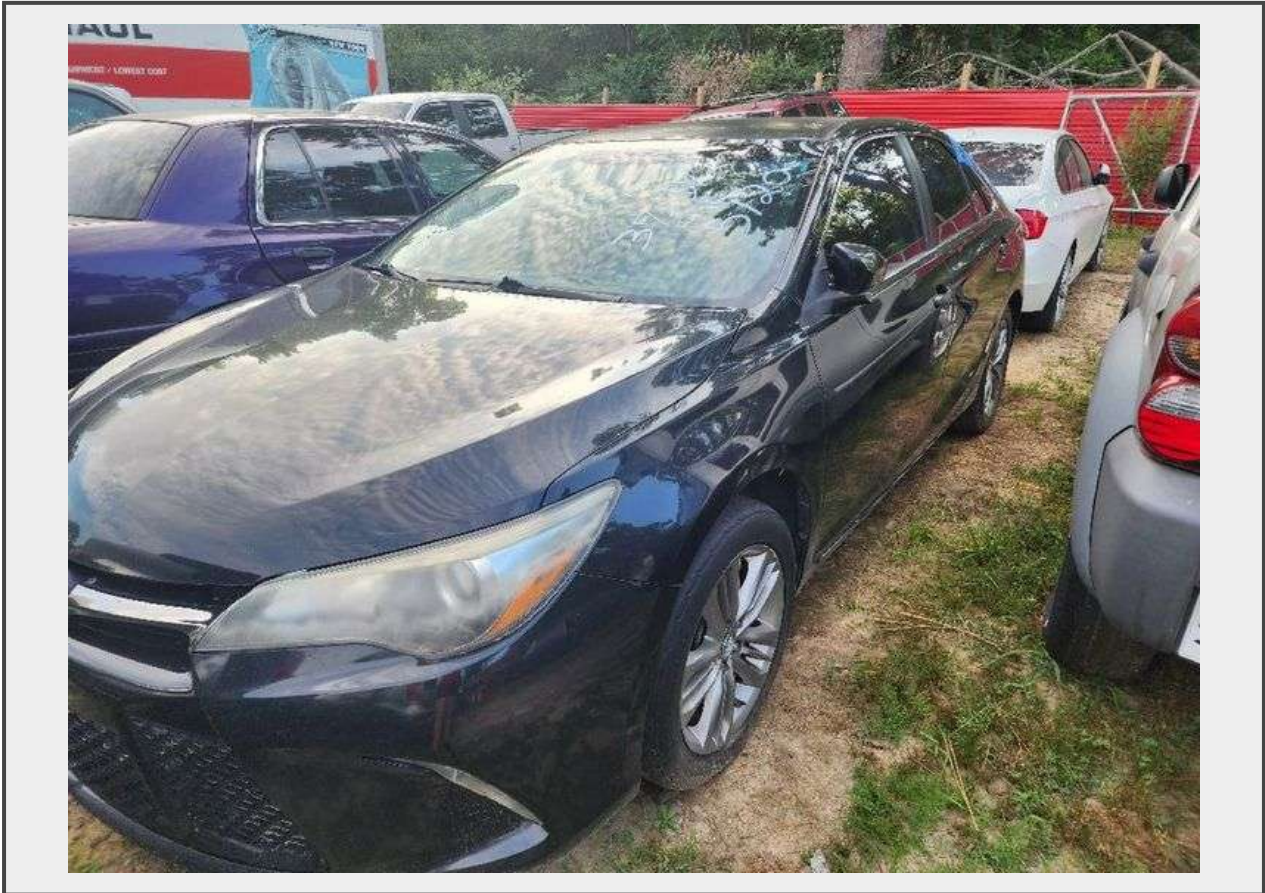

**Sale Name:** East End Towing - Little Rock - Online Auction

**LOT 118 - 2015 TOYOTA CAMRY**

**Year** 2015

**Make** TOYOTA

**Model** CAMRY

**VIN** 4T1BF1FK0FU044308

**Color** BLACK

**Key** NO

**Runs** UNKNOWN

**Drives** UNKNOWN

**Description**

Description: 373372, Starting Price: 300

**Year:** 2015, **Make:** TOYOTA, **Model:** CAMRY

**VIN:** 4T1BF1FK0FU044308

**Key:** NO, **Runs:** UNKNOWN, **Drives** UNKNOWN